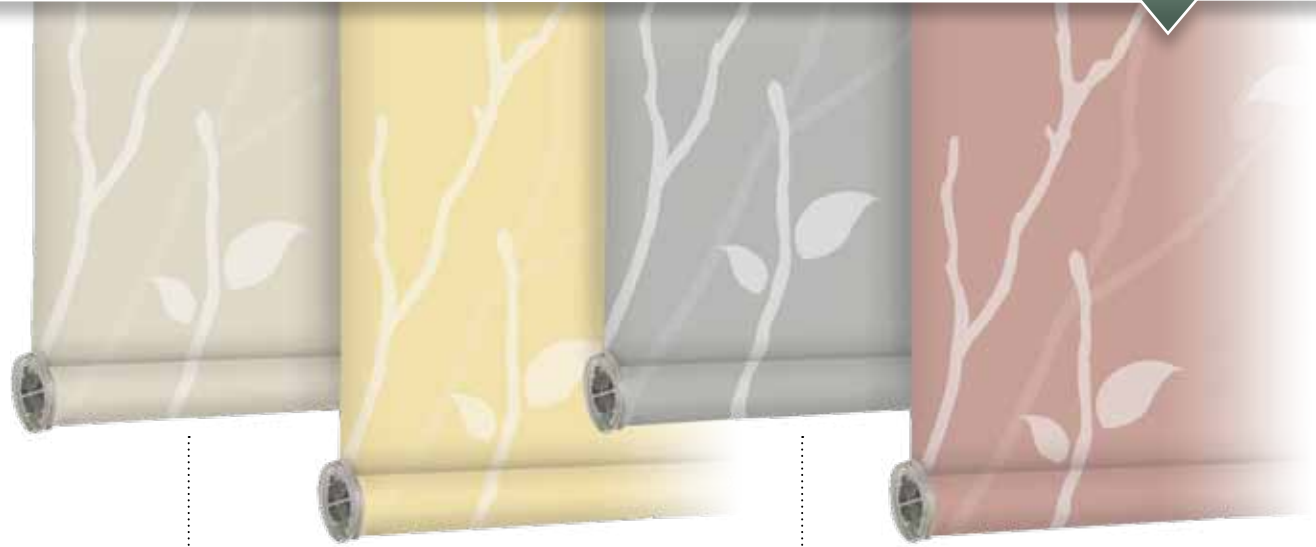

...or choose from eight designer-selected colorways!

Frost 0191_1001
PERSONA™ Color Family 0817

Daffodil 0191_1002
PERSONA™ Color Family 0171

Pearl Gray 0191_1003
PERSONA™ Color Family 0844

Heather 0191_1004
PERSONA™ Color Family 0044