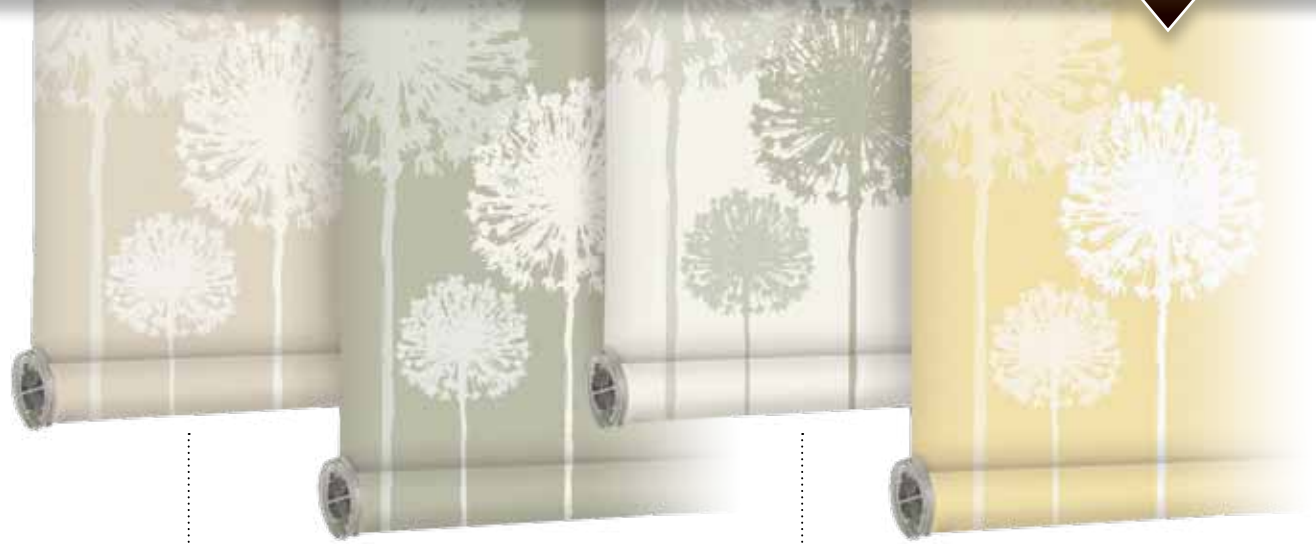

...or choose from eight designer-selected colorways!

Parchment 0193_1001
PERSONA™ Color Families 0818, 0795

Eucalyptus 0193_1002
PERSONA™ Color Families 0325, 0795

Silver Sage 0193_1003
PERSONA™ Color Families 0795, 0325

Morning Sun 0193_1004
PERSONA™ Color Families 0171, 0793