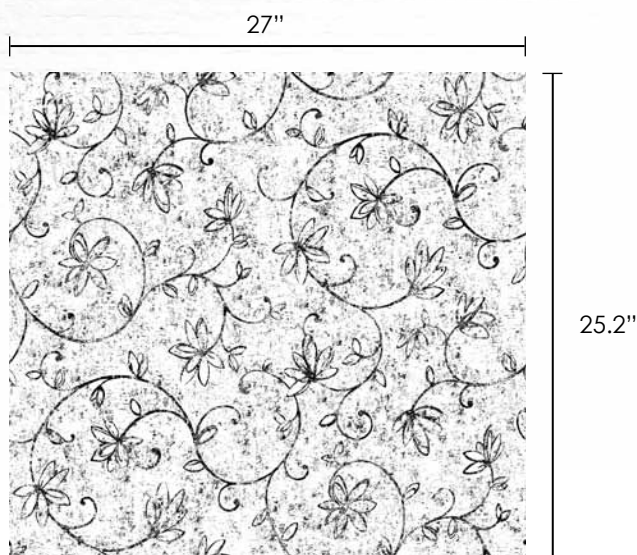

PERSONA™

canterbury vine

0188

A modern spin on a traditional design with playful florals set against a distressed canvas background. Canterbury Vine is available in eight standard colorways, or may be personalized with any single PERSONA™ solid color.

■ PATTERN SPECIFICATIONS: