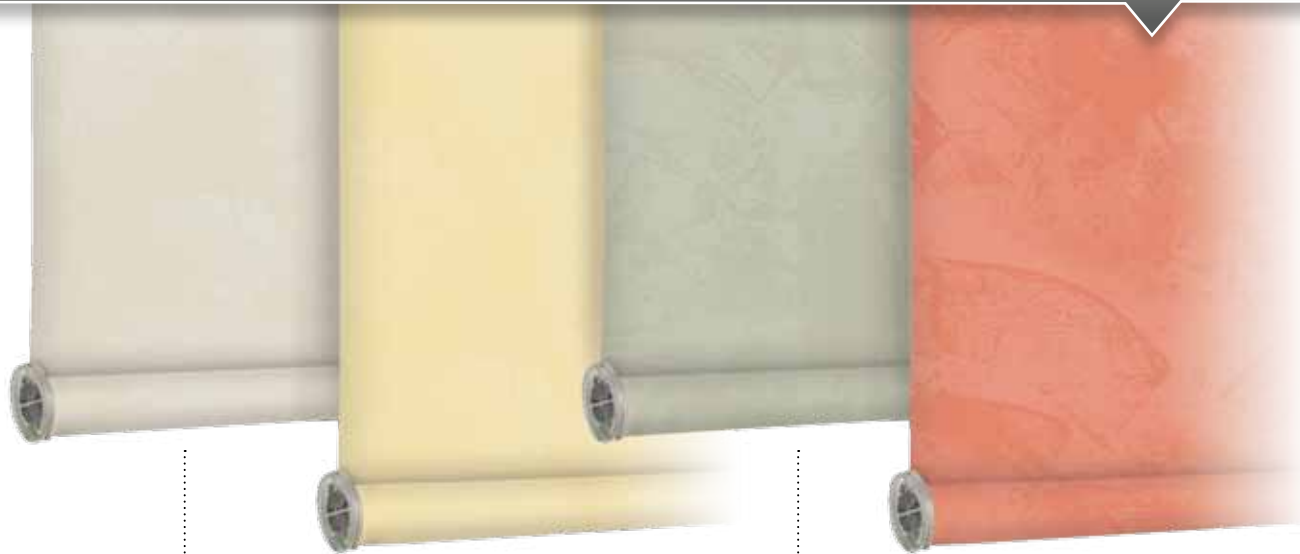

...or choose from eight designer-selected colorways!

Cameo 0192_1001
PERSONA™ Color Family 0199

Lemon 0192_1002
PERSONA™ Color Family 0171

Ivy 0192_1003
PERSONA™ Color Family 0325

Tamarind 0192_1004
PERSONA™ Color Family 0111