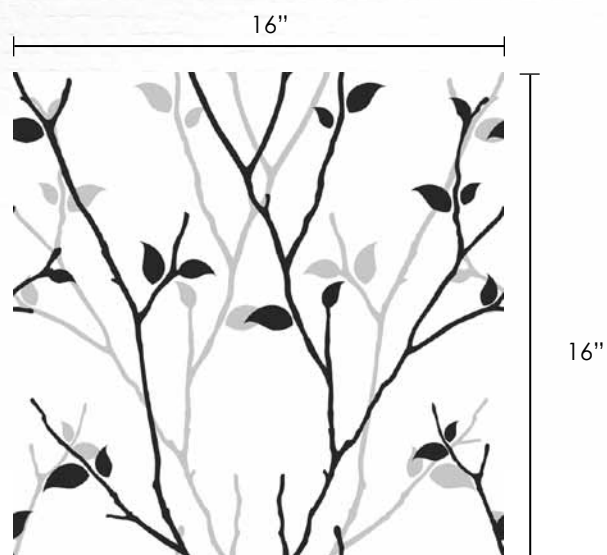

topiary

0191

Happy, carefree, and inspired by the first green leaves of spring, Topiary is available in eight pre-designed colorways, or may be personalized with any two PERSONA™ solid foreground and background colors.

■ PATTERN SPECIFICATIONS: