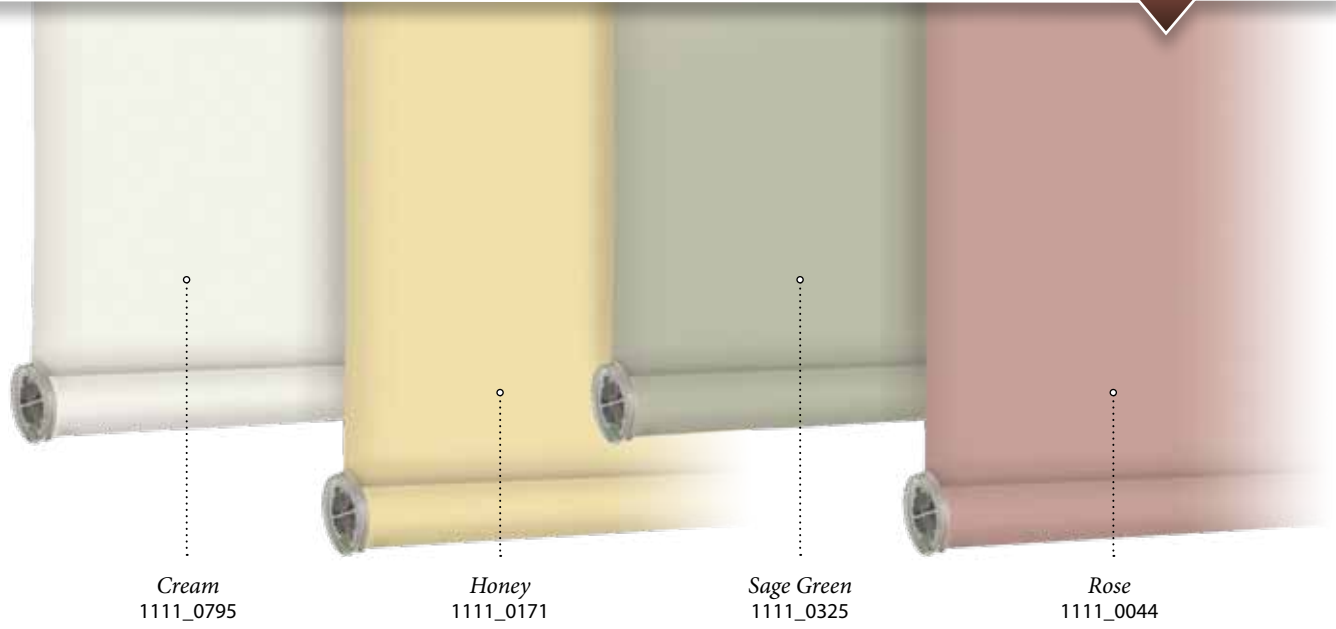

...or choose from our palette of lively colors!